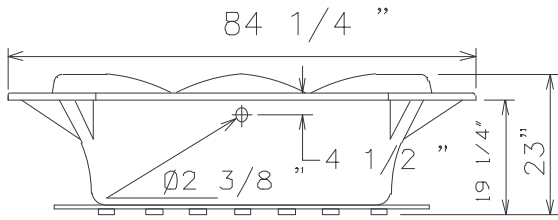

trajet SPECIFICATIONS

BELIZE 6061

Deluxe--1.25 HP Pump, 6 Jets

Ultimate--1.5 HP Pump, 8 Jets, Electronic Control, Mood Light

Air System-- 120v Blower, 16 Air Jets, Electronic control

If tub equipped with Air System Add 1.5" to tub height

Combo Systems: blower will be placed same side as pump opposite end

55 Min - 80 Max Gallon Capacity

Dimensional Variance +/- 1/2 "

Suggested Pump Access Panel:
20" Long x 12" High

JET LOCATION

MOTOR/PUMP

Skirt