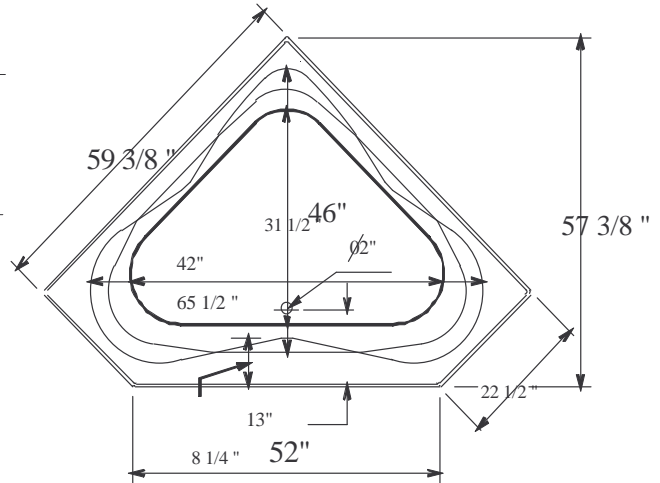

trajet SPECIFICATIONS

BELIZE 6061

Deluxe--1.25 HP Pump, 6 Jets

Ultimate--1.5 HP Pump, 8 Jets, Electronic Control, Mood Light

Air System-- 120v Blower, 16 Air Jets, Electronic control

If tub equipped with Air System Add 1.5" to tub height

Combo Systems: blower will be placed same side as pump opposite end

55 Min - 80 Max Gallon Capacity

Dimensional Variance +/- 1/2 "

Suggested Pump Access Panel:
20" Long x 12" High

JET LOCATION

MOTOR/PUMP

Skirt

S-1 SIDE IDENTIFICATION

Air Jet

Skirt is available on this model