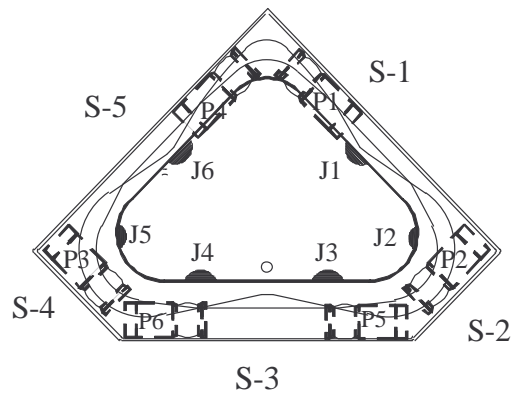

trajet SPECIFICATIONS

BELIZE 6061

Deluxe--1.25 HP Pump, 6 Jets

Ultimate--1.5 HP Pump, 8 Jets, Electronic Control, Mood Light

Air System-- 120v Blower, 16 Air Jets, Electronic control

If tub equipped with Air System Add 1.5" to tub height

Combo Systems: blower will be placed same side as pump opposite end

55 Min - 80 Max Gallon Capacity

Dimensional Variance +/- 1/2 "

Suggested Pump Access Panel:
20" Long x 12" High

JET LOCATION

MOTOR/PUMP

Skirt

S-1 SIDE IDENTIFICATION

Air Jet

Skirt is available on this model